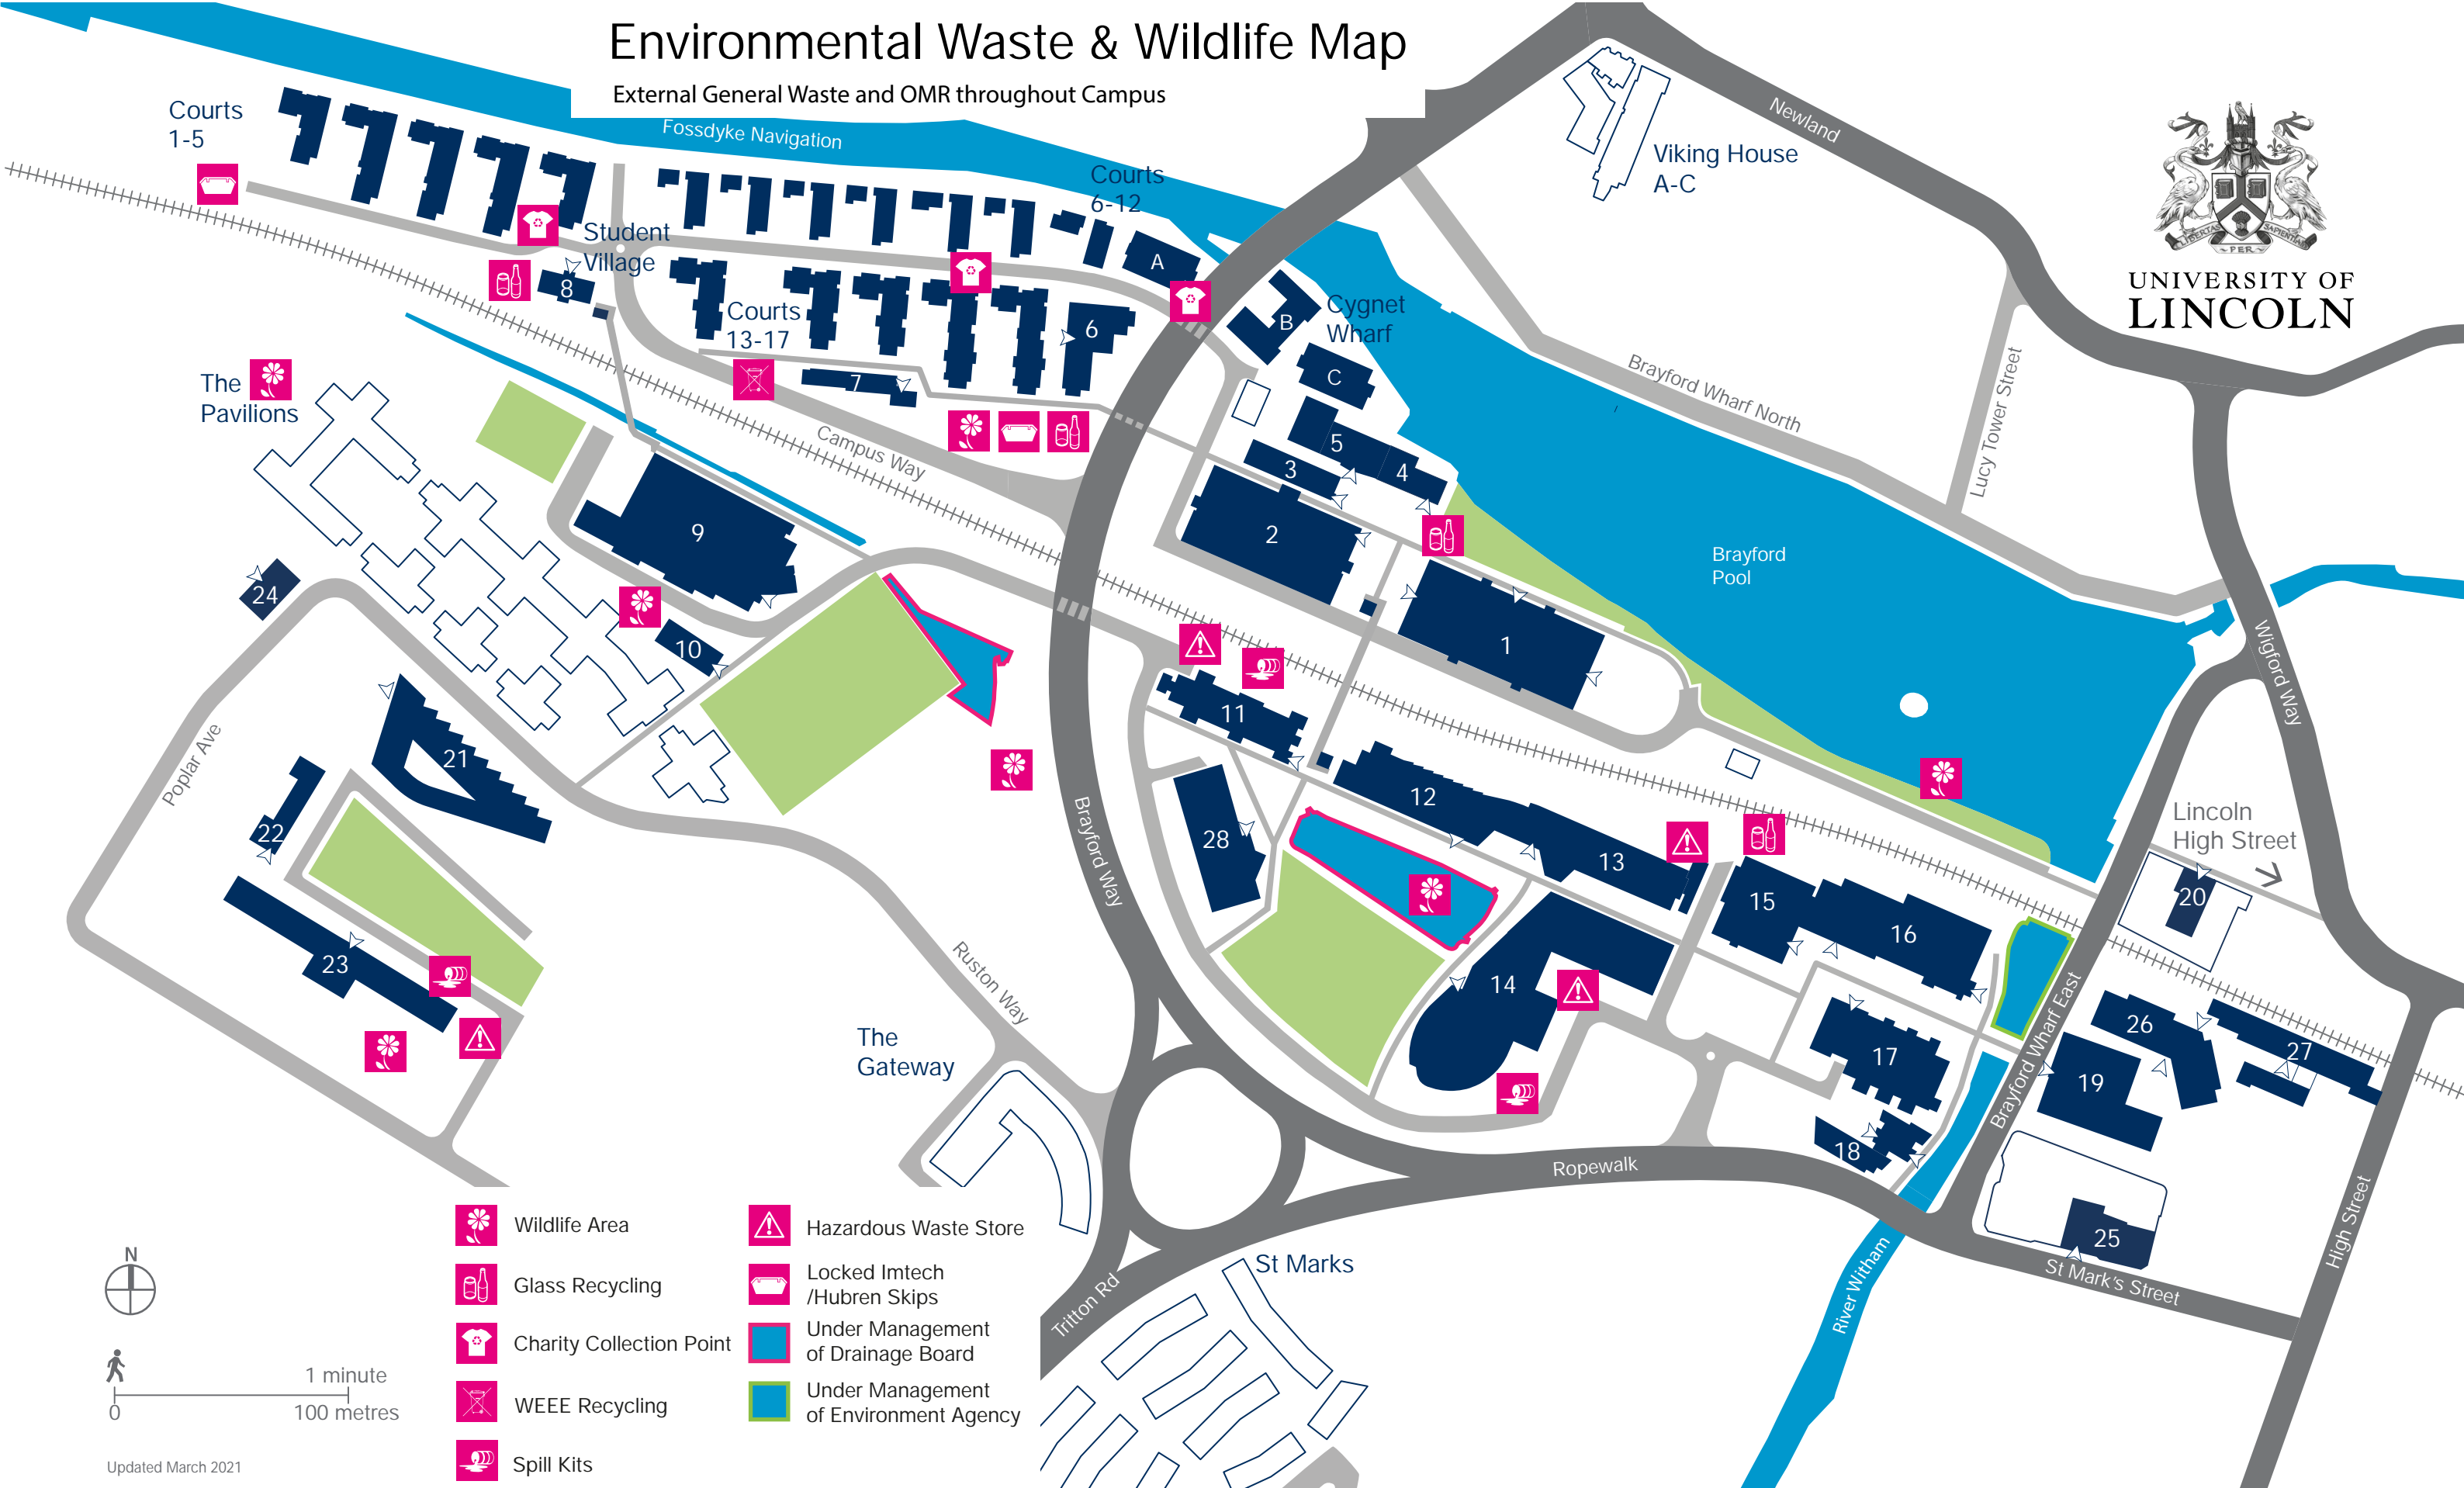

Environmental Waste & Wildlife Map

External General Waste and OMR throughout Campus

UNIVERSITY OF LINCOLN

Updated March 2021

1 (MB) Minerva Building	6 (BH) Bridge House	12 (NDH) Nicola de la Haye	18 (ENT) Enterprise and (SPA) Sparkhouse	24 (CSB) Charlotte Scott Building
2 (ATB) Alfred Tennyson Building	7 (VH) Village Hall	13 (PDW) Peter de Wint	19 (DCB) David Chiddick Building	25 (JUN) Junxion
3 (SLB) Stephen Langton Building	8 (OCW) One Campus Way	14 (INB) Isaac Newton Building	20 (WIW) Witham Wharf	26 (SSB) Sarah Swift Building
4 (--) The Swan	9 (HP) Sports Centre	15 (PA) Lincoln Performing Arts Centre	21 (THT) Think Tank	27 (HS) 179 High Street
5 (SS) Student Wellbeing Centre / Doctors' Health Service	10 (WH) Witham House	16 (--) Students' Union	22 (MIH) Minster House	28 (LMS) Lincoln Medical School
	11 (JLC) Janet Lane-Claypon	17 (UL) Library	23 (JBL) Joseph Banks Laboratories	