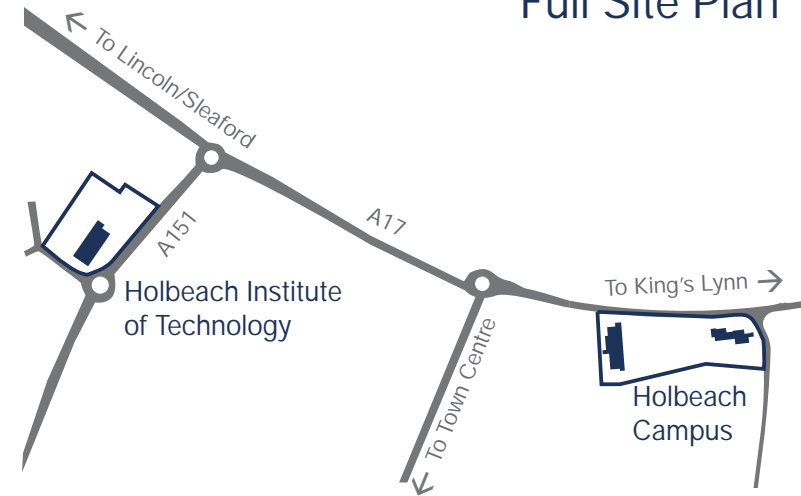

# Holbeach Campus

## Car Parks

- P<sub>1</sub> Minerva House (MH)
- P<sub>2</sub> National Centre for Food Manufacturing (NCFM)
- P<sub>3</sub> Centre of Excellence

# Full Site Plan

Updated May 2021

University of Lincoln  
Holbeach Campus  
Minerva House  
Park Road  
Holbeach PE12 7PT

lincoln.ac.uk  
Tel: 01522 882000  
Minicom 01522 886055

- 1 (MH) Minerva House
- 2 (NCFM) National Centre for Food Manufacturing
- 3 (COE) Centre of Excellence