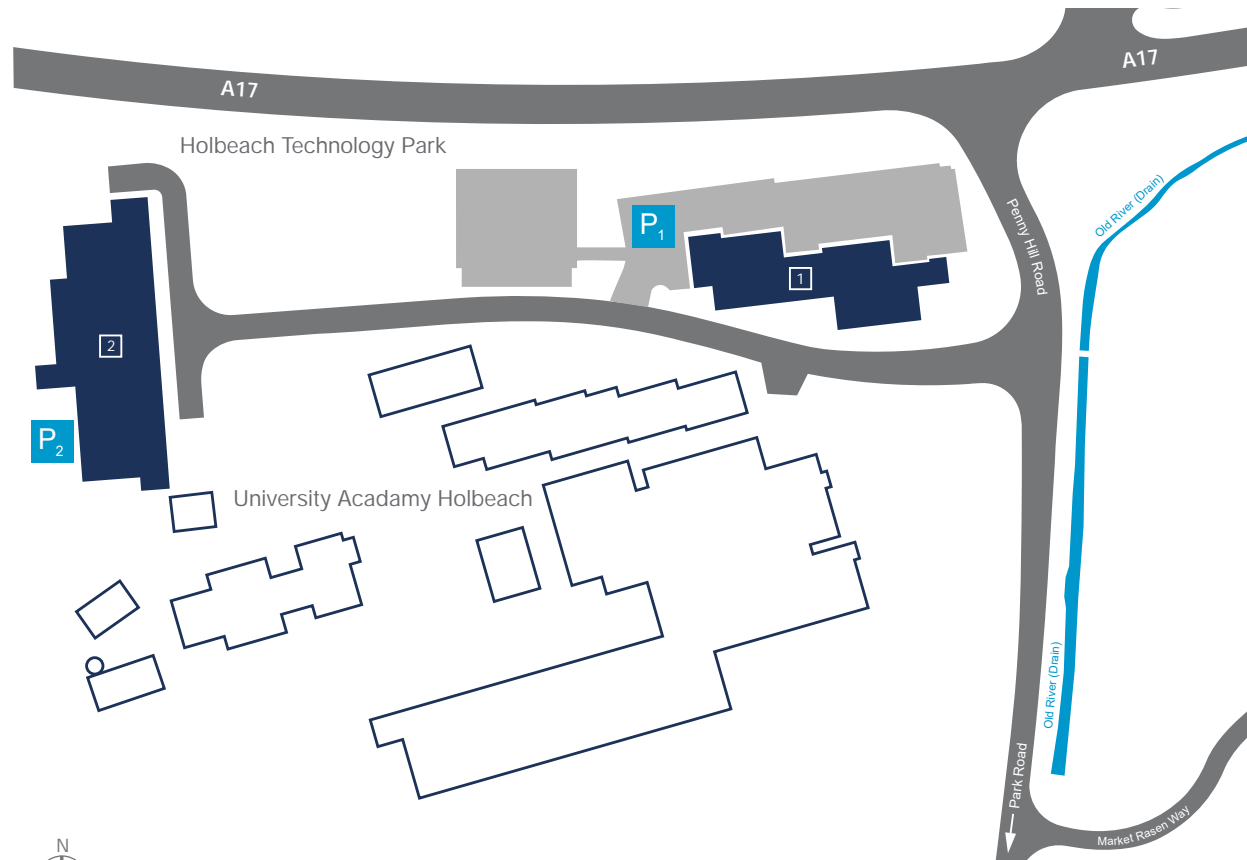

## Car Parks

- P<sub>1</sub> Minerva House (MH)
- P<sub>2</sub> National Centre for Food Manufacturing (NCFM)
- P<sub>3</sub> Centre of Excellence

# Full Site Plan

Updated May 2021

University of Lincoln  
Holbeach Campus  
Minerva House  
Park Road  
Holbeach PE12 7PT

lincoln.ac.uk  
Tel: 01522 882000  
Minicom 01522 886055

- 1 (MH) Minerva House
- 2 (NCFM) National Centre for Food Manufacturing
- 3 (COE) Centre of Excellence