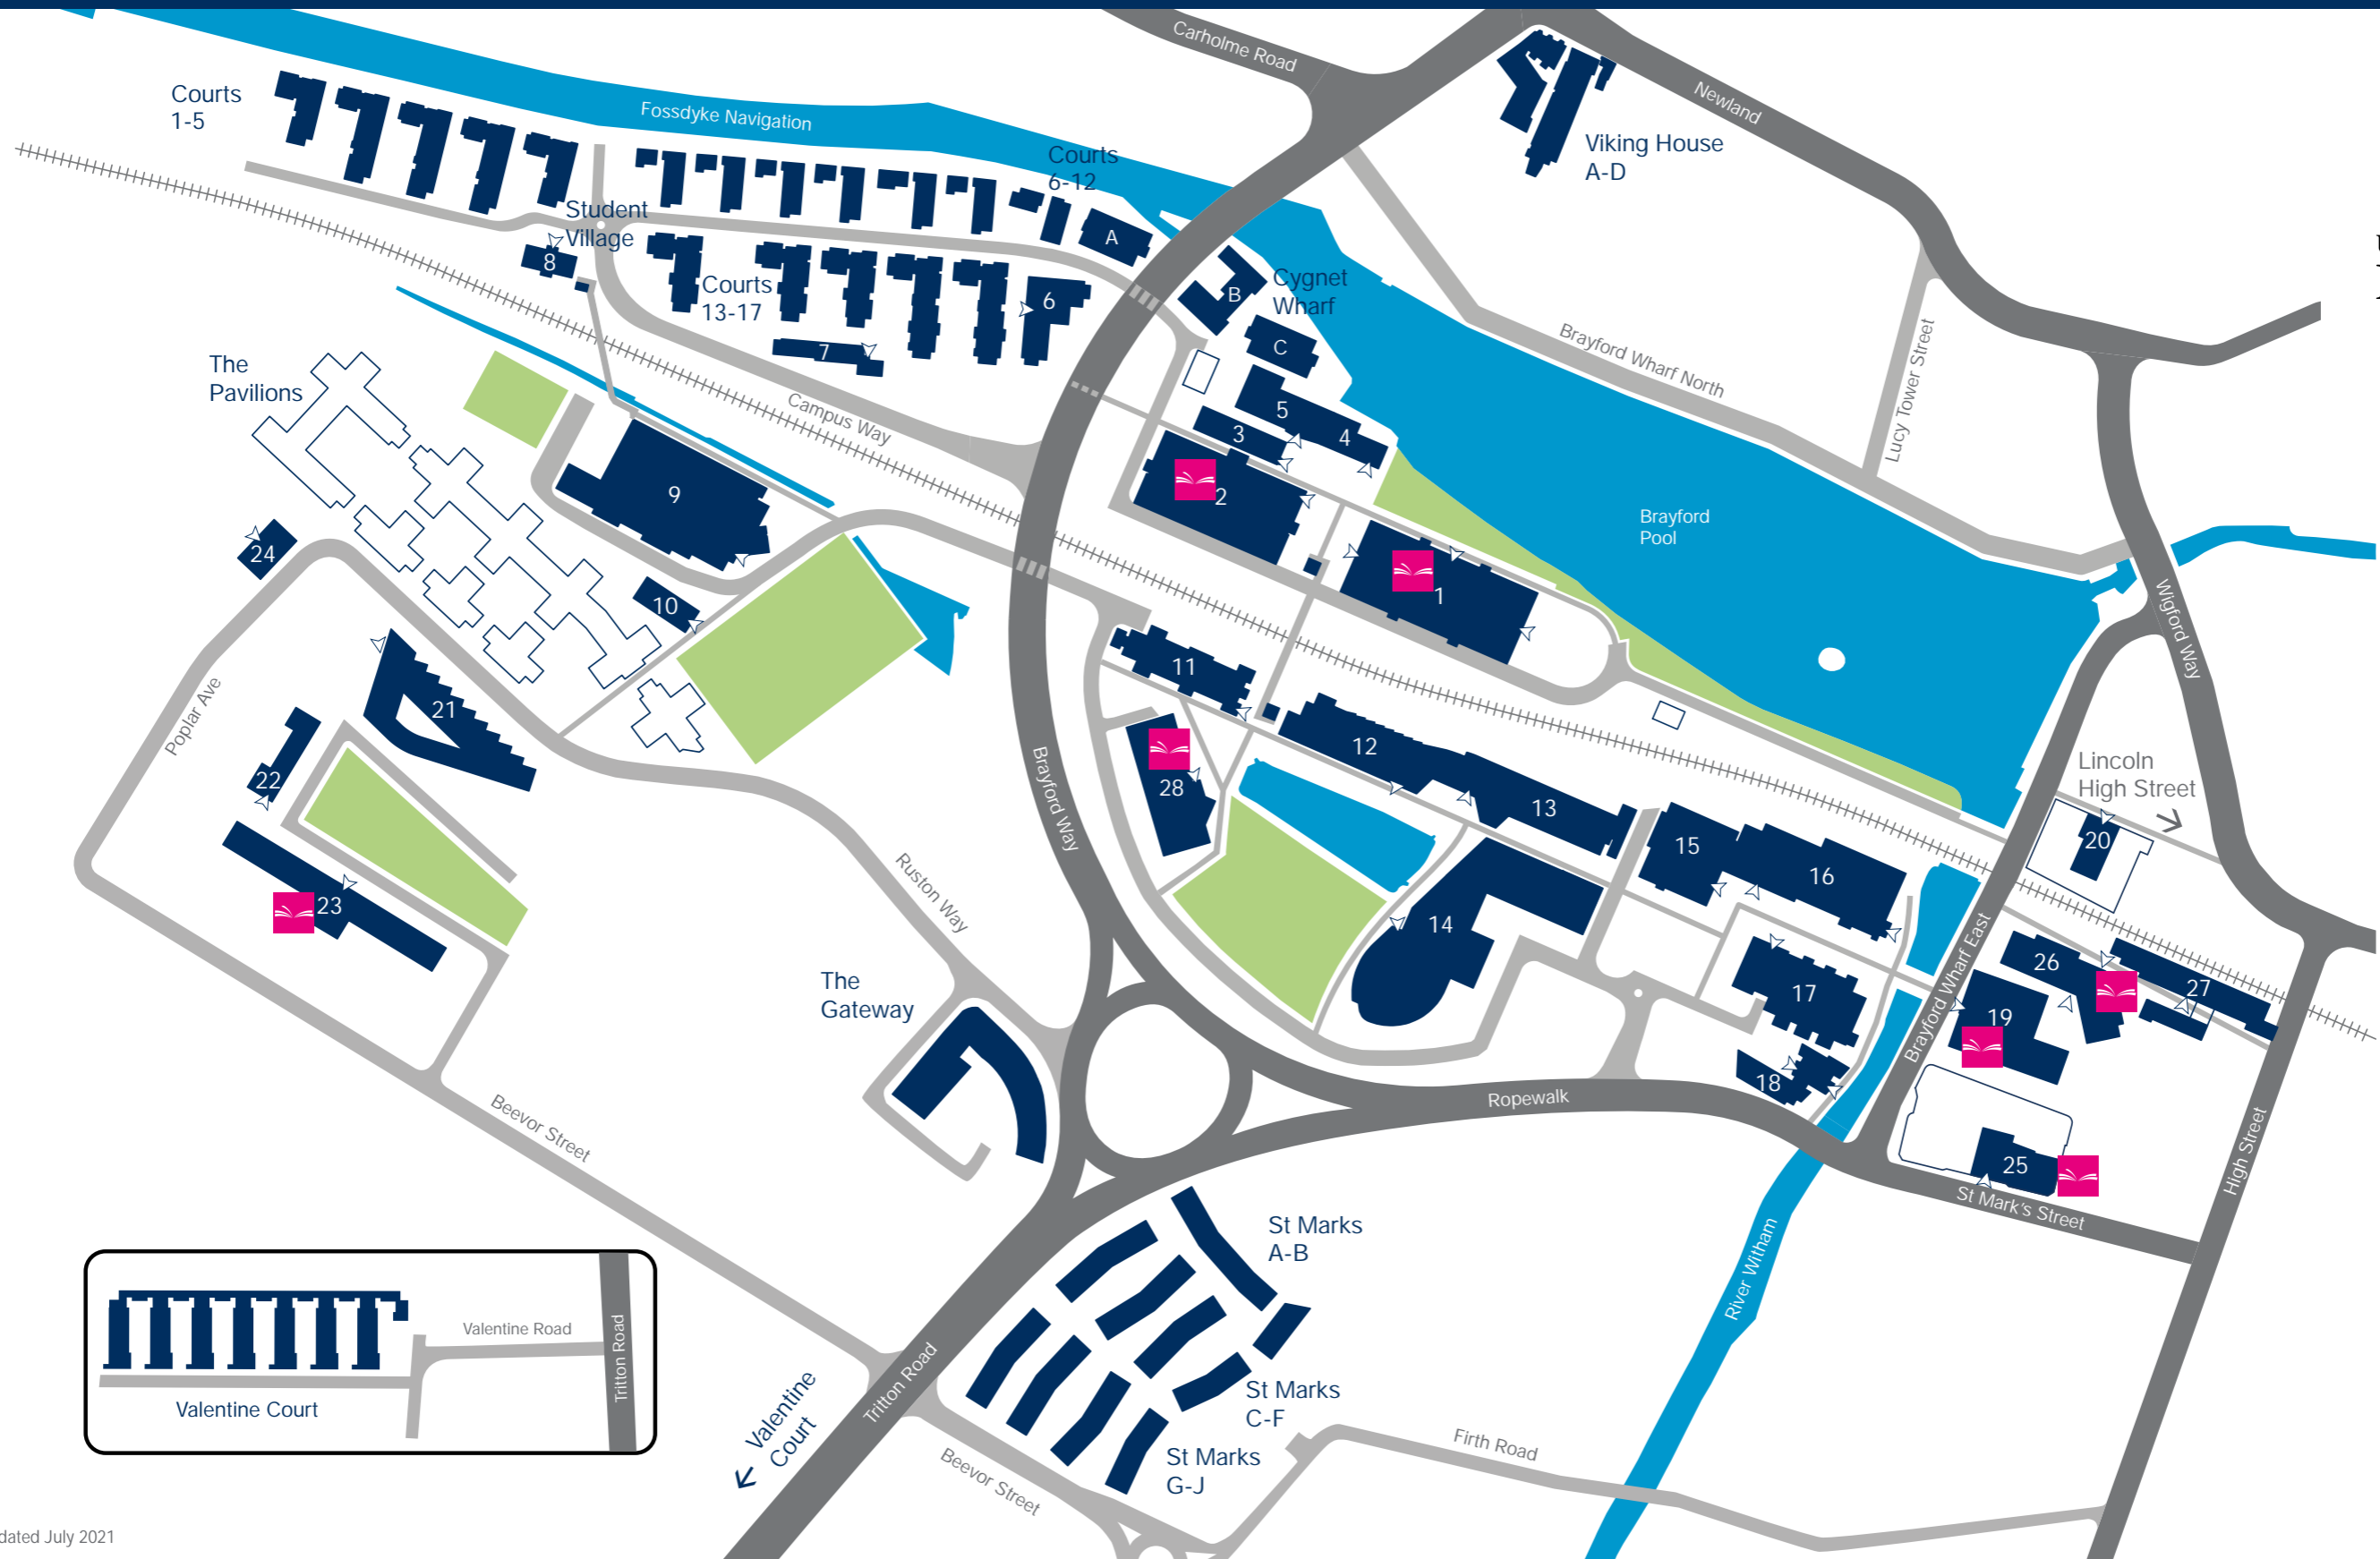

Library Learning Lounge Locations

UNIVERSITY OF
LINCOLN

Updated July 2021

- | | | | | |
|--|-----------------------------|--|--|-----------------------------------|
| 1 (MB) Minerva Building | 6 (BH) Bridge House | 12 (NDH) Nicola de la Haye | 18 (ENT) Enterprise and (SPA) Sparkhouse | 24 (CSB) Charlotte Scott Building |
| 2 (ATB) Alfred Tennyson Building | 7 (VH) Village Hall | 13 (PDW) Peter de Wint | 19 (DCB) David Chiddick Building | 25 (JUN) Junxion |
| 3 (SLB) Stephen Langton Building | 8 (OCW) One Campus Way | 14 (INB) Isaac Newton Building | 20 (WIW) Witham Wharf | 26 (SSB) Sarah Swift Building |
| 4 (--) The Swan | 9 (HP) Sports Centre | 15 (PA) Lincoln Performing Arts Centre | 21 (THT) Think Tank | 27 (HS) 179 High Street |
| 5 (SS) Student Wellbeing Centre /
Doctors' Health Service | 10 (WH) Witham House | 16 (--) Students' Union | 22 (MIH) Minster House | 28 (LMS) Lincoln Medical School |
| | 11 (JLC) Janet Lane-Claypon | 17 (UL) Library | 23 (JBL) Joseph Banks Laboratories | |