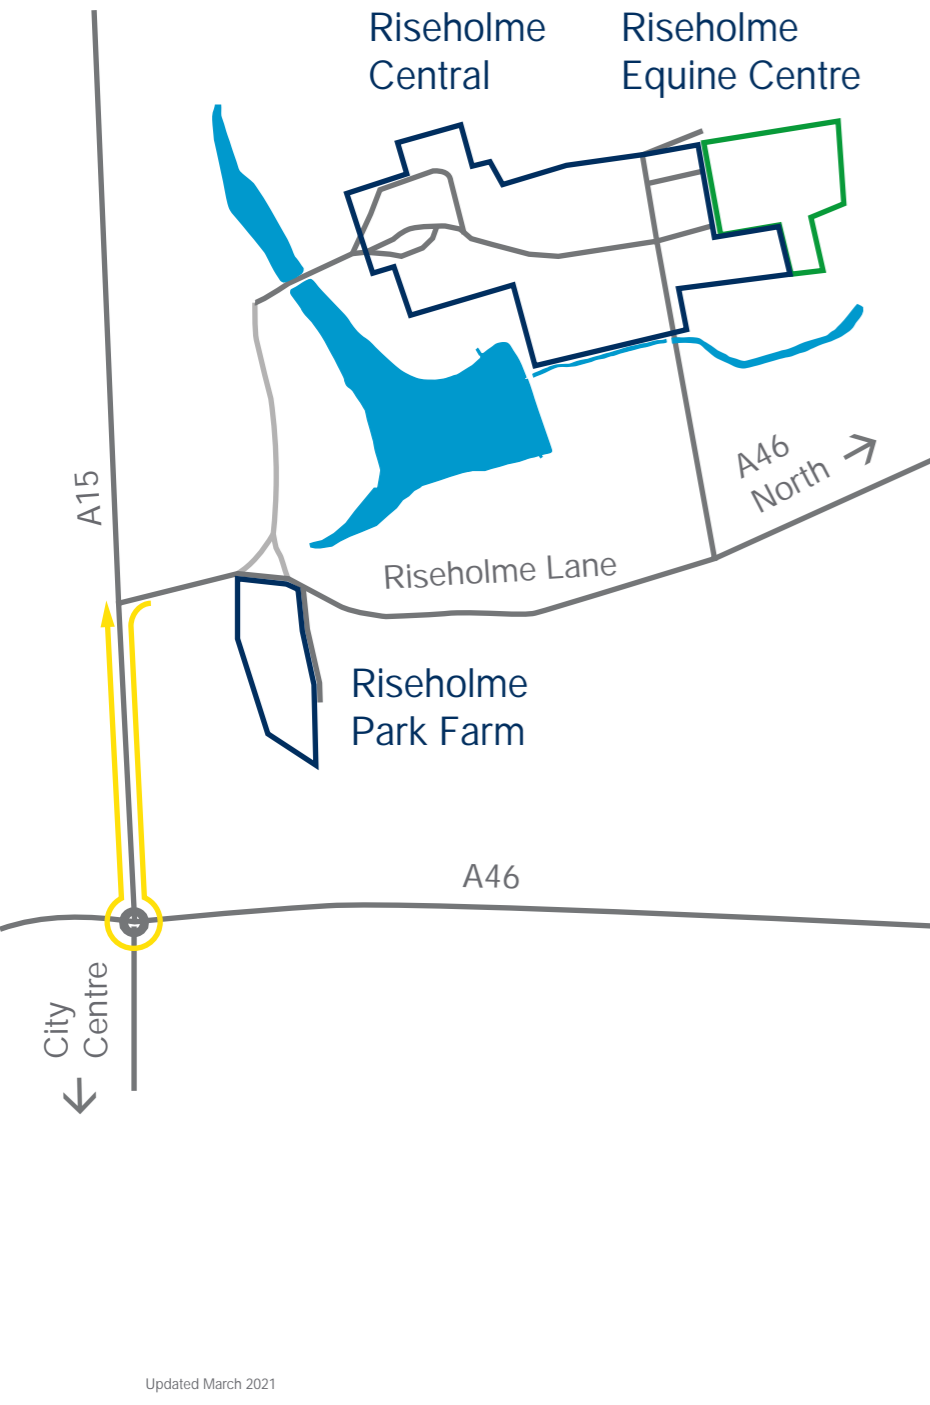

UNIVERSITY OF LINCOLN

# Full Site Plan

# Riseholme Campus

Updated March 2021

- 1 Riseholme Hall
- 2 Riseholme Conference Centre
- 3 Wordsworth Hall (Security)
- 4 Plowright House (Barclays Eagle Lab)
- 5 Glass Houses
- 6 Animal Behaviour & Welfare Centre

- 7 LIAT Berry Gardens
- 8 Rural Science Centre
- Bishop Burton

← Recommended Northbound A15 route

For Sat Nav enter:  
Riseholme Hall, Lincoln  
From A15: Enter Through Riseholme Lane

University of Lincoln  
Riseholme Park  
Lincoln  
LN2 2LG