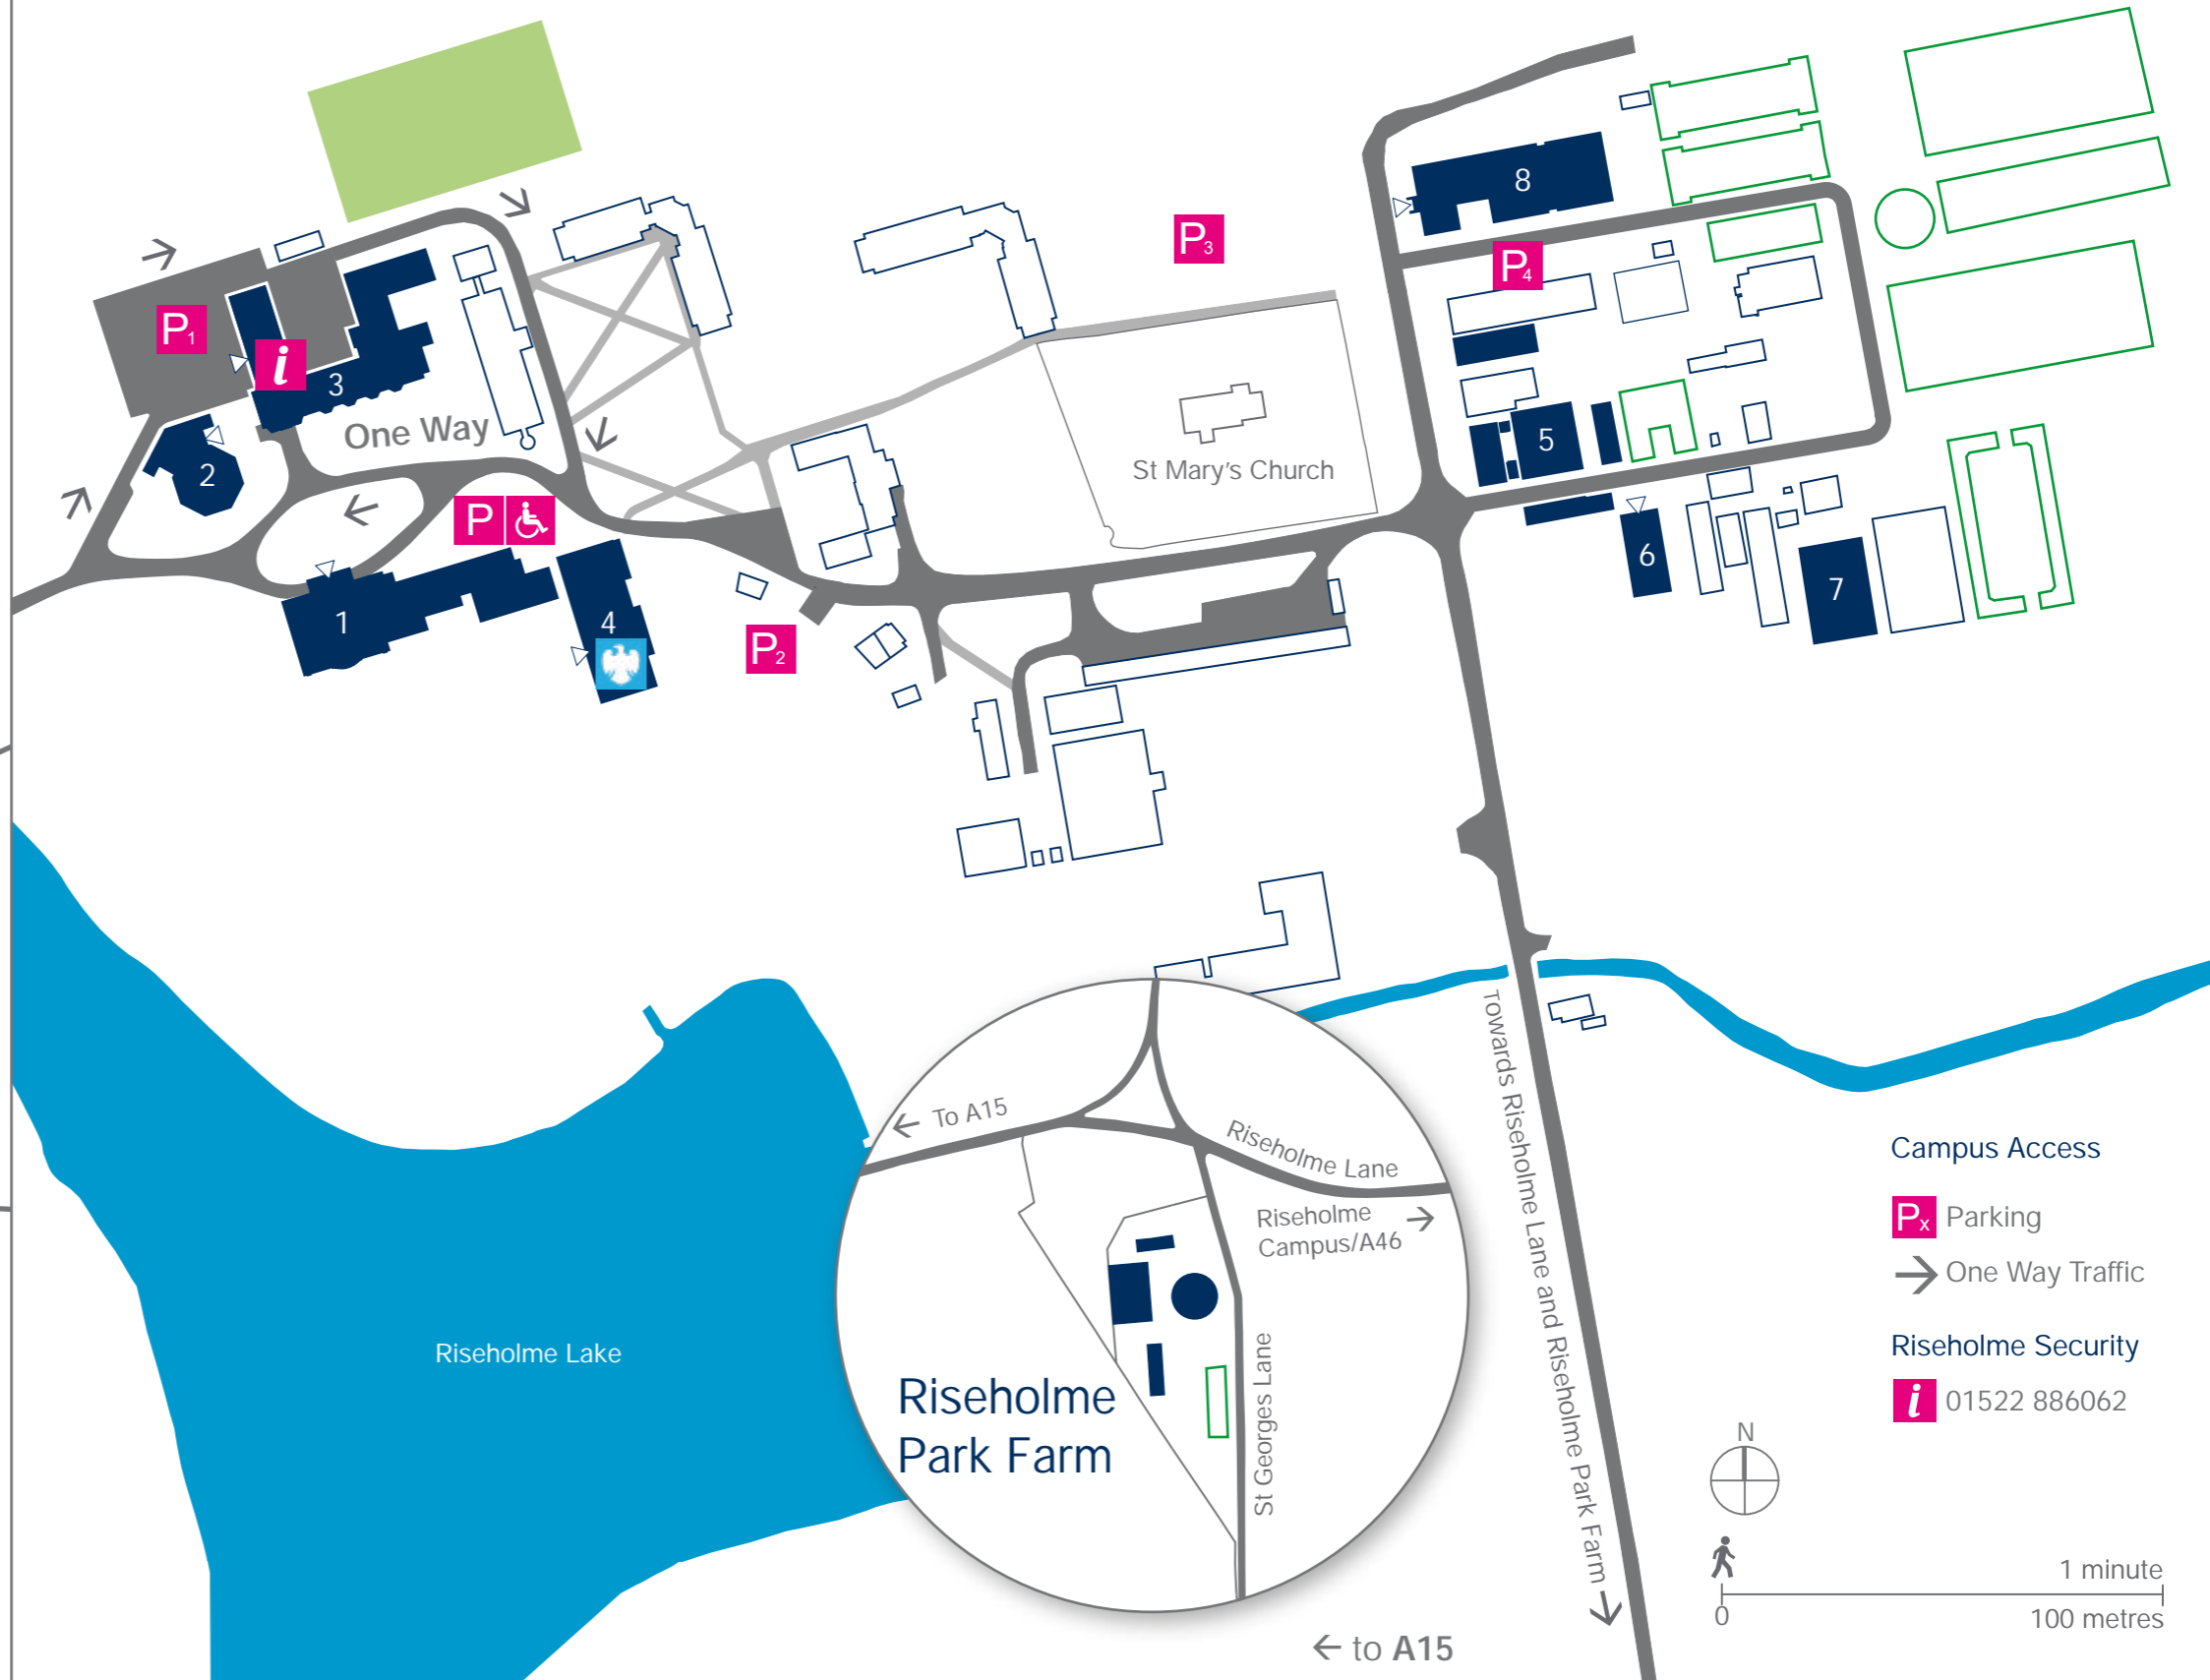

# Full Site Plan

# Riseholme Campus

Updated March 2021

- 1 Riseholme Hall
- 2 Riseholme Conference Centre
- 3 Wordsworth Hall (Security)
- 4 Plowright House (Barclays Eagle Lab)
- 5 Glass Houses
- 6 Animal Behaviour & Welfare Centre

- 7 LIAT Berry Gardens
- 8 Rural Science Centre
- Bishop Burton

← Recommended Northbound A15 route

For Sat Nav enter:  
Riseholme Hall, Lincoln  
From A15: Enter Through Riseholme Lane

University of Lincoln  
Riseholme Park  
Lincoln  
LN2 2LG