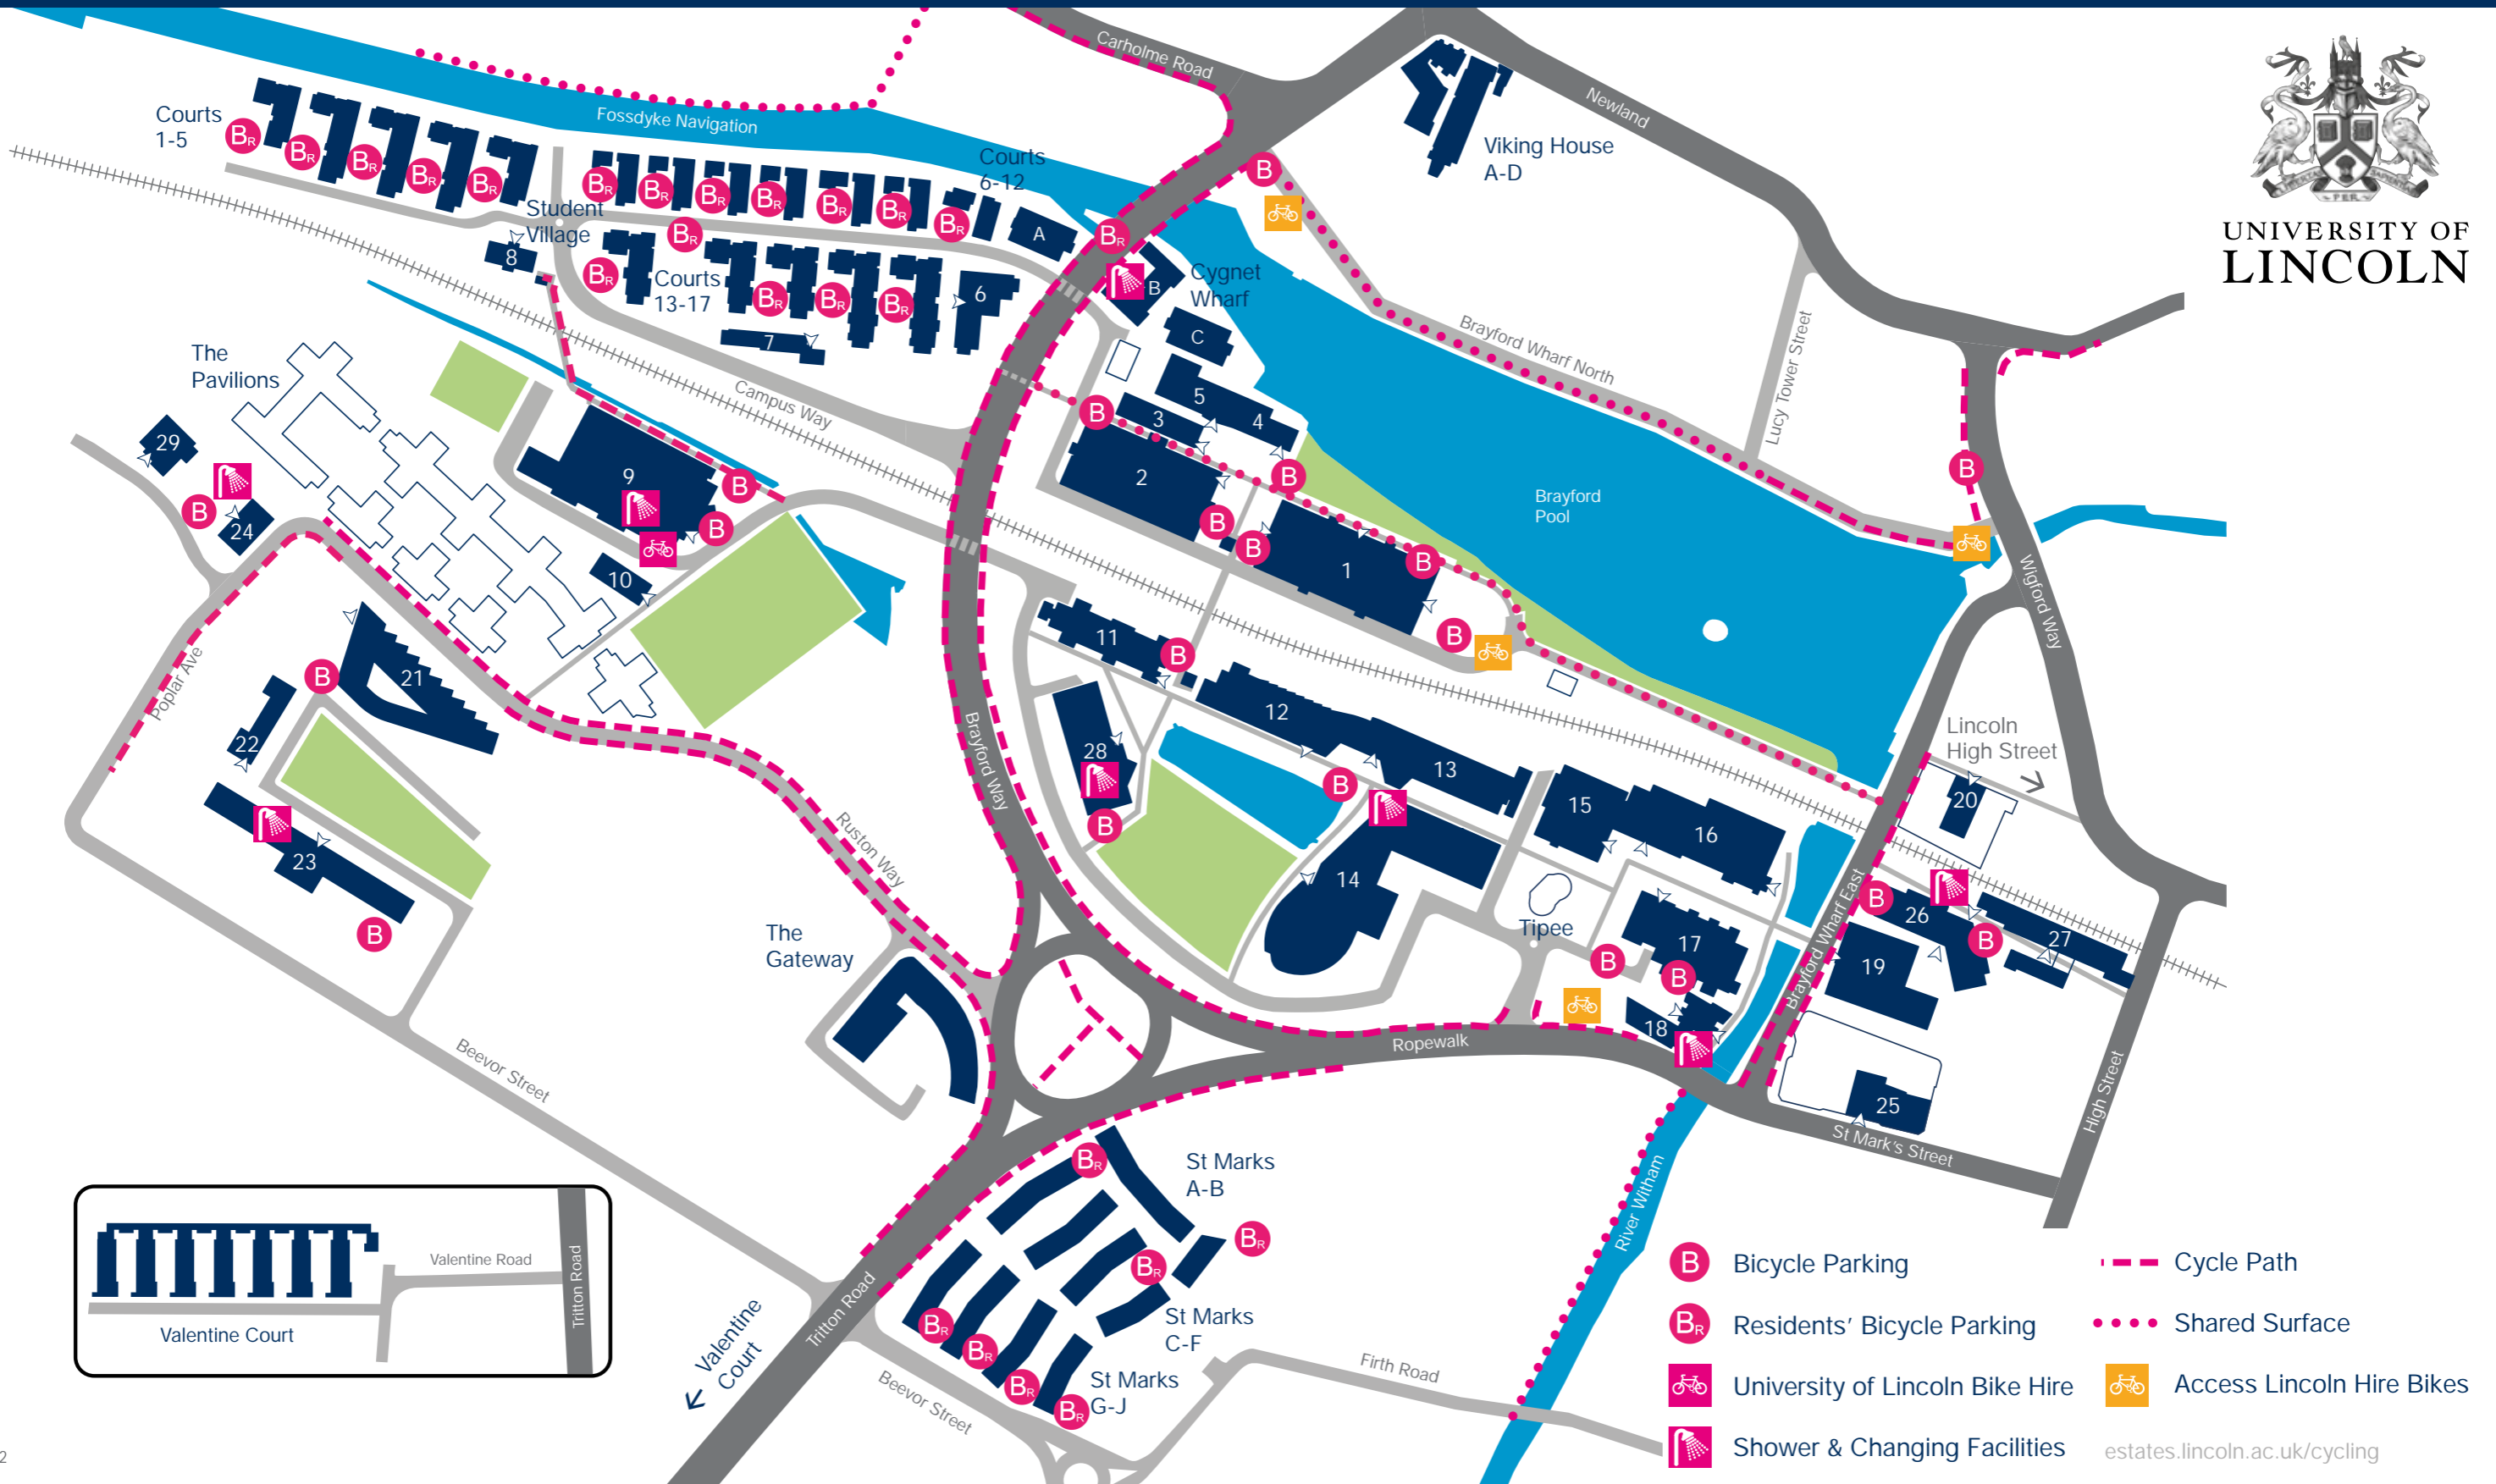

Cycling Map

UNIVERSITY OF LINCOLN

-  Bicycle Parking
-  Residents' Bicycle Parking
-  University of Lincoln Bike Hire
-  Shower & Changing Facilities
-  Cycle Path
-  Shared Surface
-  Access Lincoln Hire Bikes
- estates.lincoln.ac.uk/cycling

Updated July 2022

1 (MB) Minerva Building	6 (BH) Bridge House	12 (NDH) Nicola de la Haye	18 (ENT) Enterprise and (SPA) Sparkhouse	24 (CSB) Charlotte Scott Building
2 (ATB) Alfred Tennyson Building	7 (VH) Village Hall	13 (PDW) Peter de Wint	19 (DCB) David Chiddick Building	25 (JUN) Junxion
3 (SLB) Stephen Langton Building	8 (OCW) One Campus Way	14 (INB) Isaac Newton Building	20 (WIW) Witham Wharf	26 (SSB) Sarah Swift Building
4 (--) The Swan	9 (HP) Sports Centre	15 (PA) Lincoln Performing Arts Centre	21 (THT) Think Tank	27 (HS) 179 High Street
5 (SS) Student Wellbeing Centre / Doctors' Health Service	10 (WH) Witham House	16 (--) Students' Union	22 (MIH) Minster House	28 (LMS) Ross Lucas Medical Sciences Building
	11 (JLC) Janet Lane-Claypon	17 (UL) Library	23 (JBL) Joseph Banks Laboratories	29 (JRB) Joseph Ruston Building