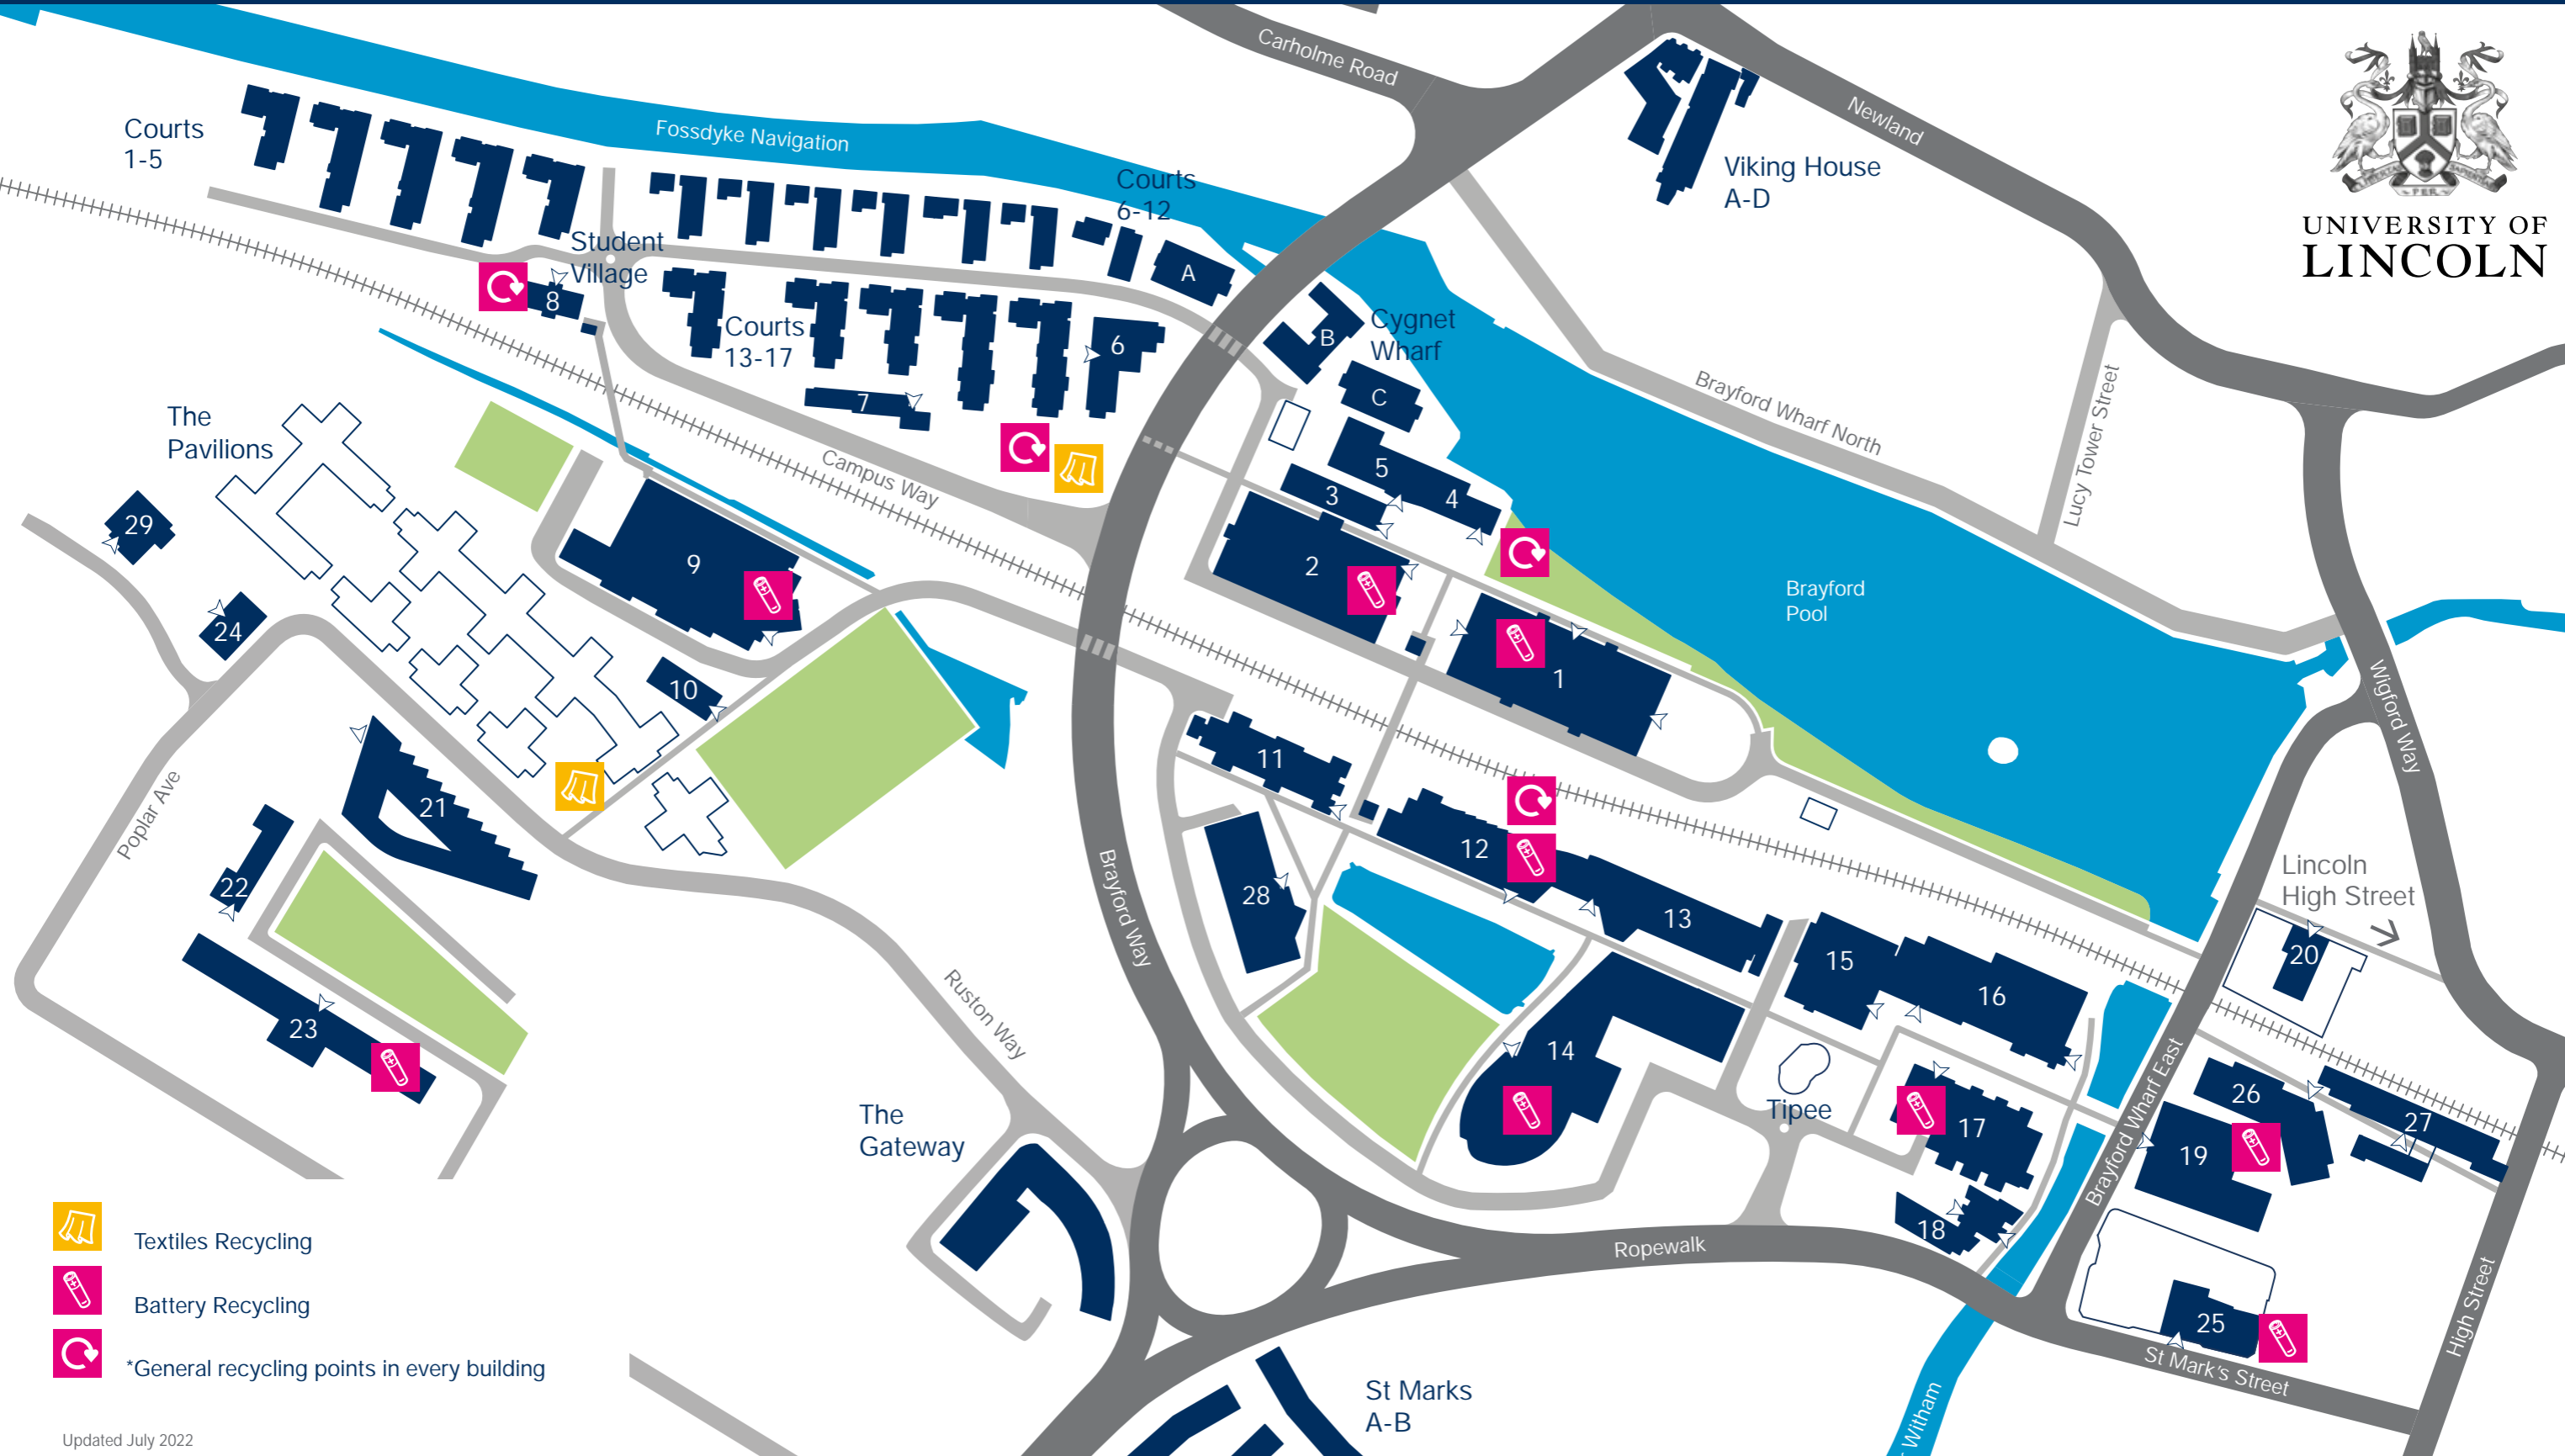

Recycling Locations

-  Textiles Recycling
-  Battery Recycling
-  *General recycling points in every building

Updated July 2022

1 (MB) Minerva Building	6 (BH) Bridge House	12 (NDH) Nicola de la Haye	18 (ENT) Enterprise and (SPA) Sparkhouse	24 (CSB) Charlotte Scott Building
2 (ATB) Alfred Tennyson Building	7 (VH) Village Hall	13 (PDW) Peter de Wint	19 (DCB) David Chiddick Building	25 (JUN) Junxion
3 (SLB) Stephen Langton Building	8 (OCW) One Campus Way	14 (INB) Isaac Newton Building	20 (WIW) Witham Wharf	26 (SSB) Sarah Swift Building
4 (--) The Swan	9 (HP) Sports Centre	15 (PA) Lincoln Performing Arts Centre	21 (THT) Think Tank	27 (HS) 179 High Street
5 (SS) Student Wellbeing Centre / Doctors' Health Service	10 (WH) Witham House	16 (--) Students' Union	22 (MIH) Minster House	28 (LMS) Ross Lucas Medical Sciences Building
	11 (JLC) Janet Lane-Claypon	17 (UL) Library	23 (JBL) Joseph Banks Laboratories	29 (JRB) Joseph Ruston Building