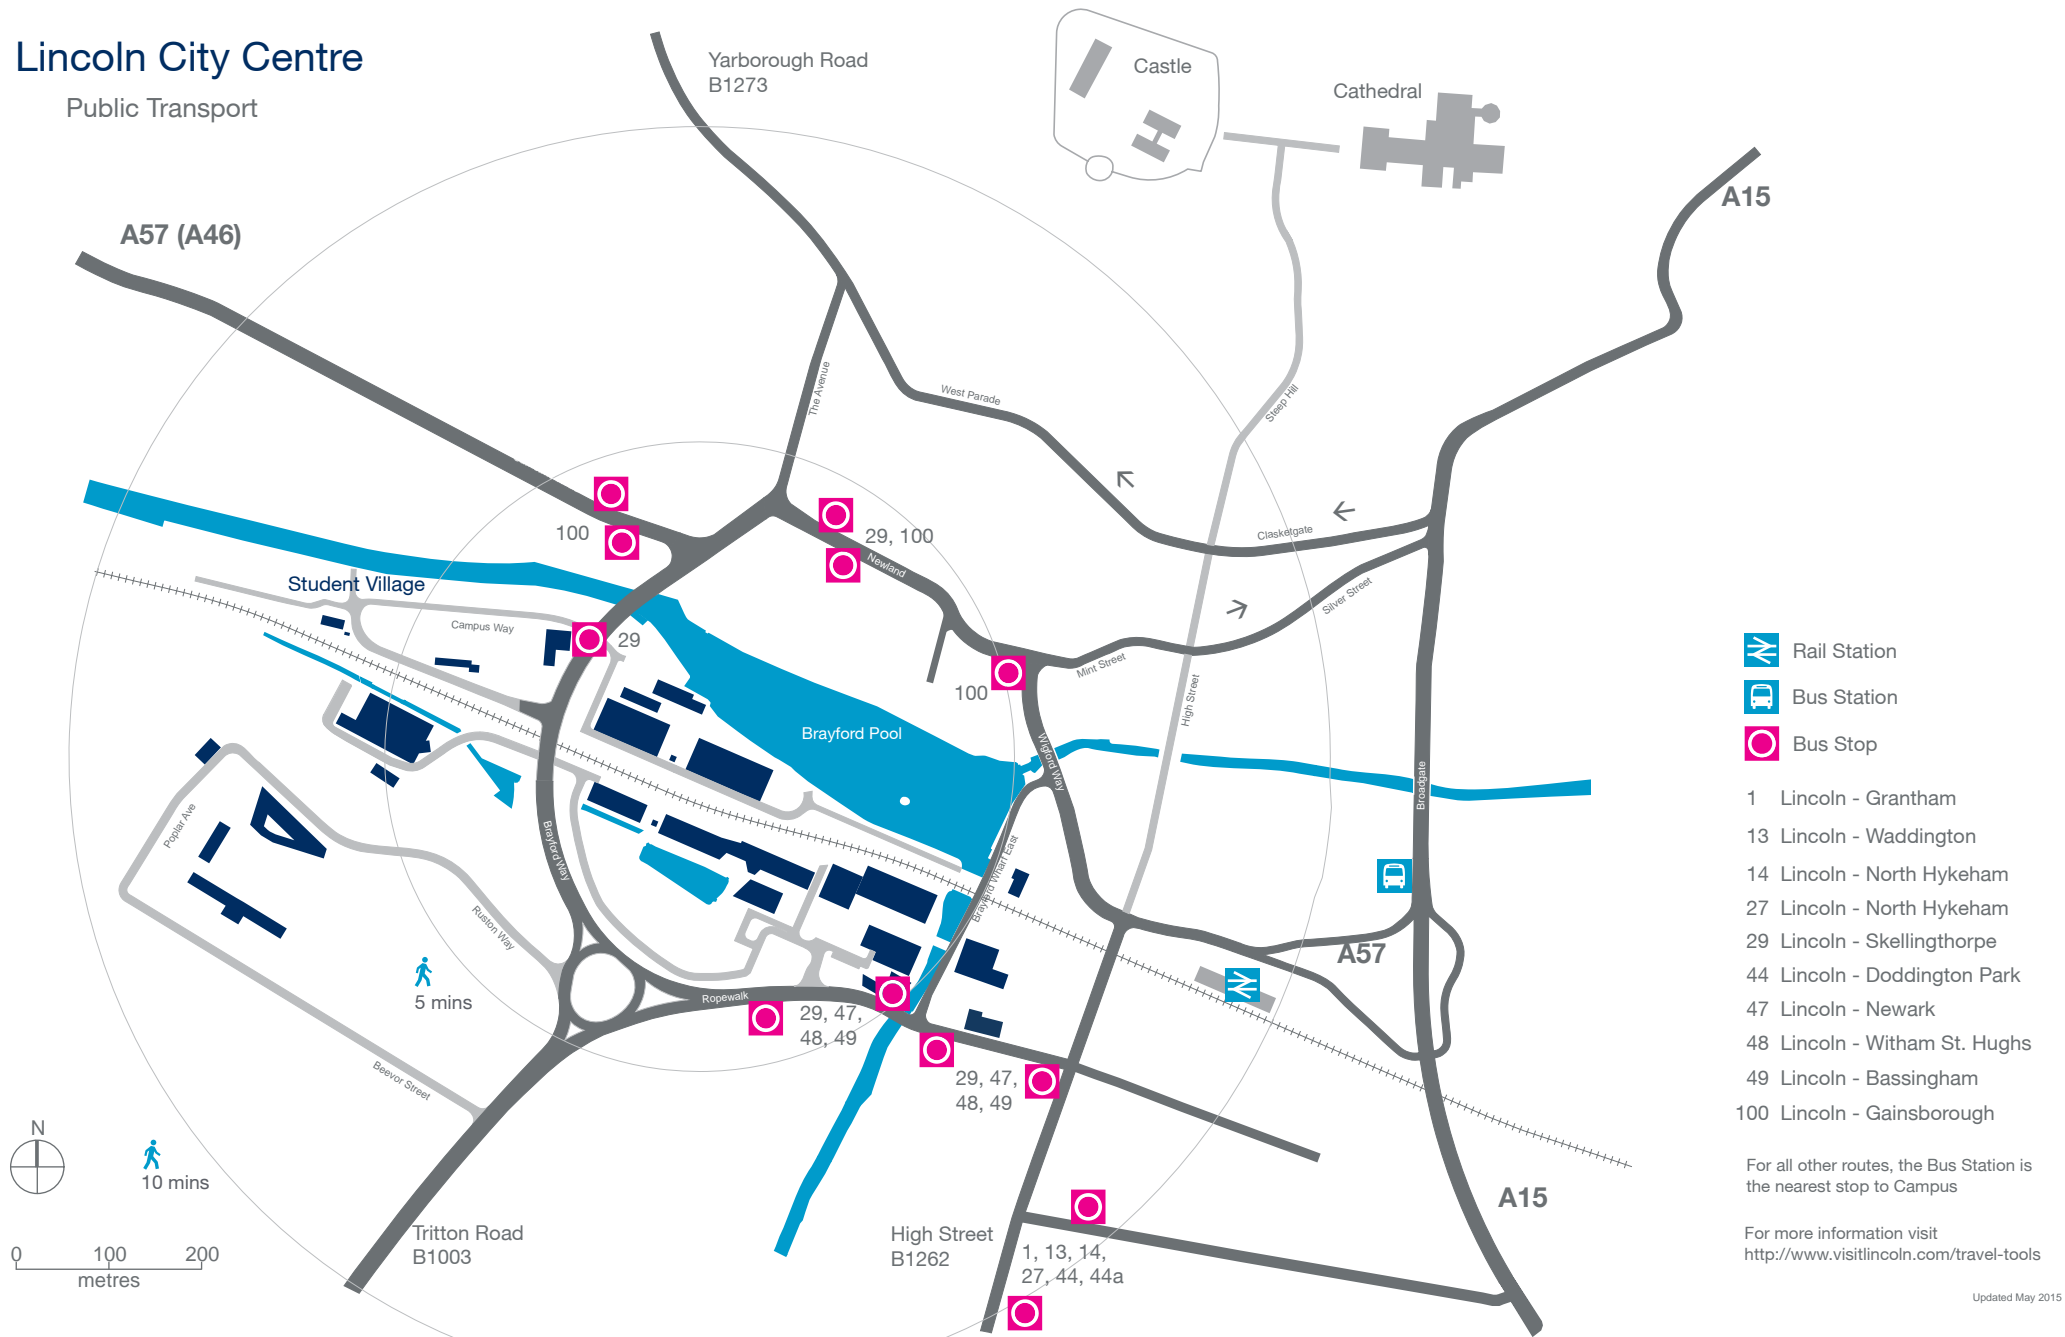

Lincoln City Centre

Public Transport

-  Rail Station
-  Bus Station
-  Bus Stop

- 1 Lincoln - Grantham
- 13 Lincoln - Waddington
- 14 Lincoln - North Hykeham
- 27 Lincoln - North Hykeham
- 29 Lincoln - Skellingthorpe
- 44 Lincoln - Doddington Park
- 47 Lincoln - Newark
- 48 Lincoln - Witham St. Hughes
- 49 Lincoln - Bassingham
- 100 Lincoln - Gainsborough

For all other routes, the Bus Station is the nearest stop to Campus

For more information visit <http://www.visitlincoln.com/travel-tools>

Updated May 2015

University of Lincoln
 Brayford Pool
 Lincoln LN6 7TS
 United Kingdom