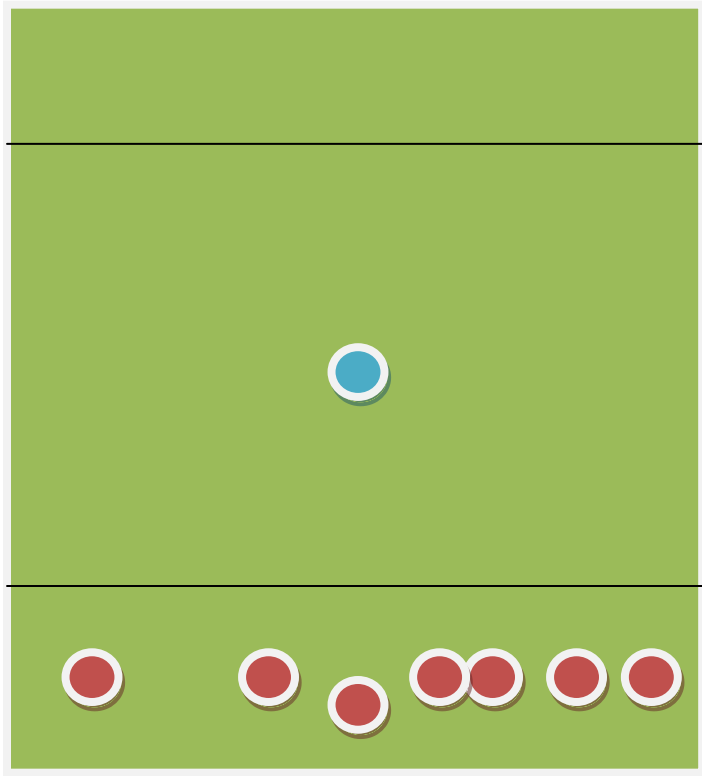

Bull Dog

Key

25x25m space

 Team A

 Bull Dog

Equipment

25x25m space

Rules

Coach says either: Bull dog and all athletes must get to other side without being tug
If tug they become a bull dog as well for the next round, till all are tug, leaving a winner.

Focus

Improve foot speed, agility and spatial awareness