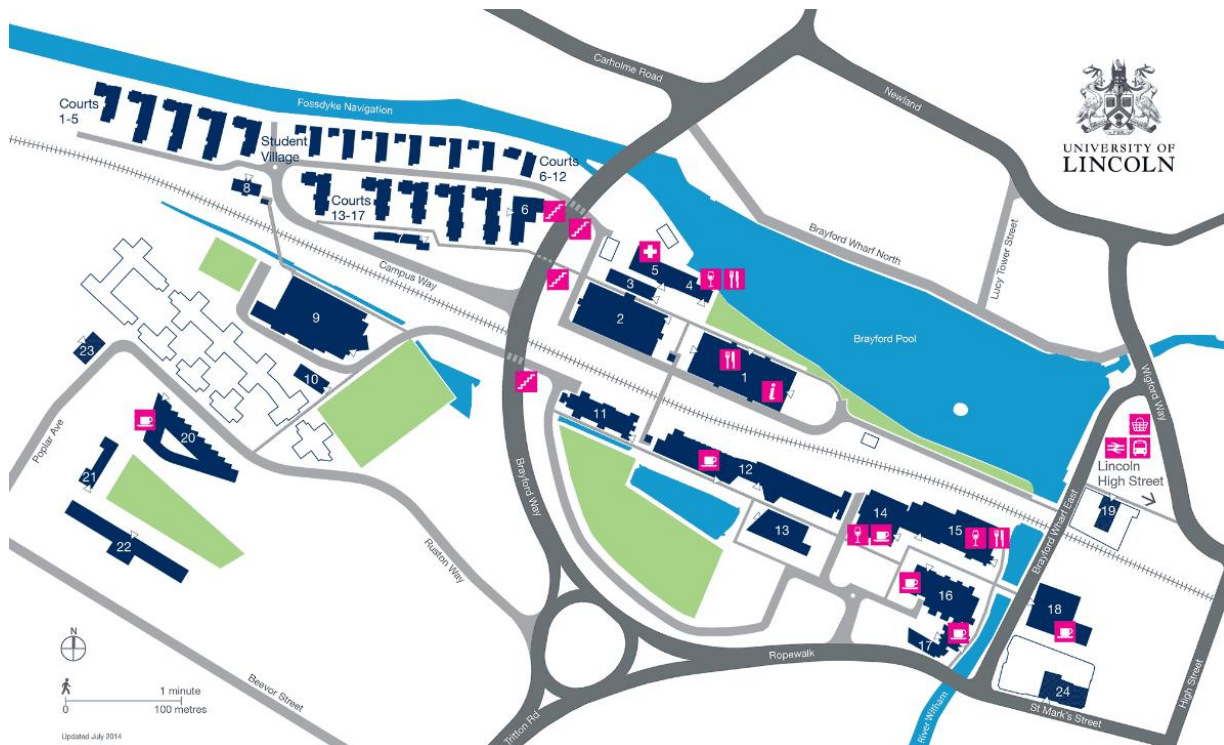

REVAMMAD – RETinal Vascular Modelling, Measurement and Diagnosis

Workshop
Lincoln 30 June – 1 July 2016
University of Lincoln - Brayford pool campus

Table of Contents

Workshop Schedule.....	2
Venue.....	3

Friday 1 July 2016

Minerva Building; Seminar Room: MB1020 (First Floor)

- 9.30 ESR 3.1 Georgios Leontidis
- 10.00 ESR 3.2 Sergio Crespo Garcia
- 10.30 ESR 3.3 Giovanni Ometto
- 11.00 Coffee break
- 11.15 ESR 3.4 Carlos Hernandez Matas
- 11.45 ESR 4.1 Daniele Cortinovis
- 12.15 Lunch
- 13.15 **Invited speaker: Prof Andy Harvey**
<http://www.gla.ac.uk/schools/physics/staff/andyharvey/>
- 14.15 Brainstorming session (led by Prof Manuel Trucco)
- 14.45 Coffee break
- 15.00 Brainstorming session (continued)
- 17.00 Close
- 18.00 Dinner: PIs and external speaker

Venue

Minerva building, Brayford Campus, Lincoln (*number 1 in map below*)

Room: MB1013 (Thursday 30 June 2016)

Room MB1020 (Friday 1 July 2016)

Both rooms are on the 1st floor

- | | | | | |
|--|------------------|-----------------------------------|----------------------------|------------------------------|
| 1 Minerva Building (was Main Admin Building) | 6 Bridge House | 11 Science Centre | 16 Library | 21 Minster House |
| 2 Media, Humanities & Technology | 7 Village Hall | 12 Art, Architecture & Design | 17 Enterprise Building | 22 Joseph Banks Laboratories |
| 3 EMMTEC | 8 One Campus Way | 13 Engineering Hub | 18 David Chiddick Building | 23 Charlotte Scott Building |
| 4 The Shed | 9 Sports Centre | 14 Lincoln Performing Arts Centre | 19 Witham Wharf | 24 Junxion |
| 5 Student Wellbeing Centre | 10 Witham House | 15 Students' Union | 20 Think Tank | |