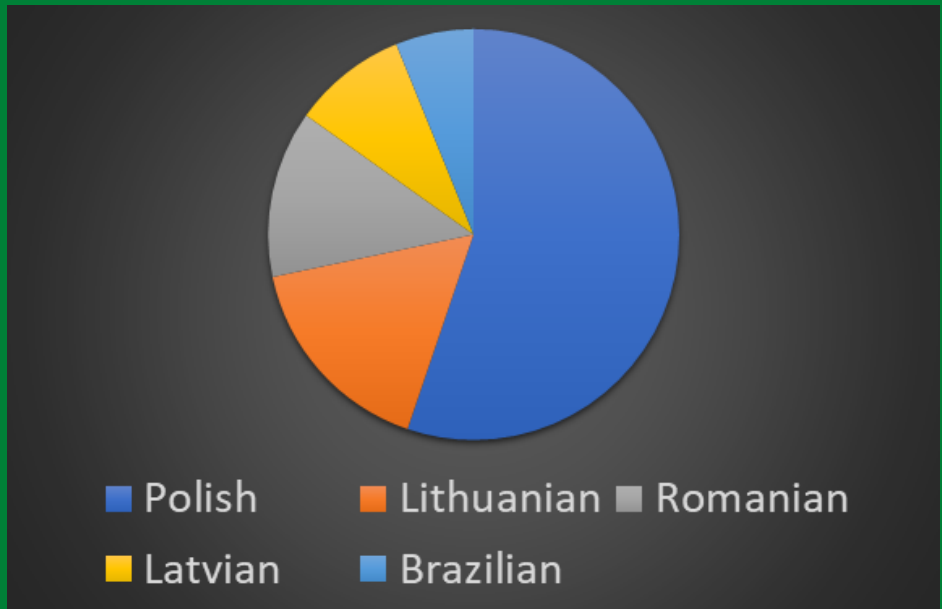

IRELAND

EMERALD ISLE

Top 5 Non-Irish Nationalities in Ireland

Native languages of Ireland

- English **99%**
- Irish **1.7%**
- Ulster Scots **0.3%**