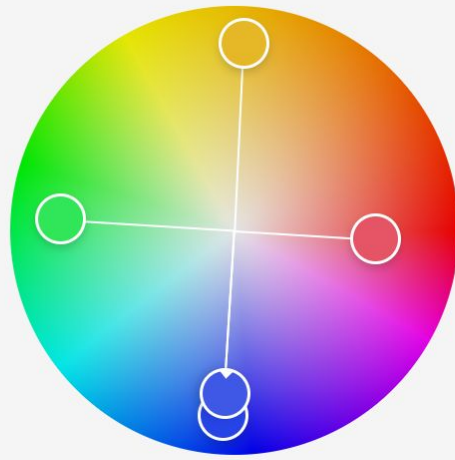

COLOUR CONSIDERATION

A

B

C

D

E

#2744E6

#E65566