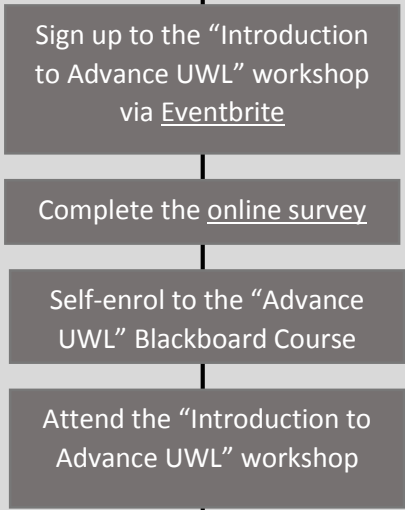

Understanding the Advance UWL Process

1. Am I eligible?

Accredited Courses:
PG Cert in Academic Practice
OR
Academic Professional Apprenticeship

2. Kick-starting the process

3. Decide on

4. Get support with your application

5. Panel Outcomes

6. What to do next

7. Final outcome