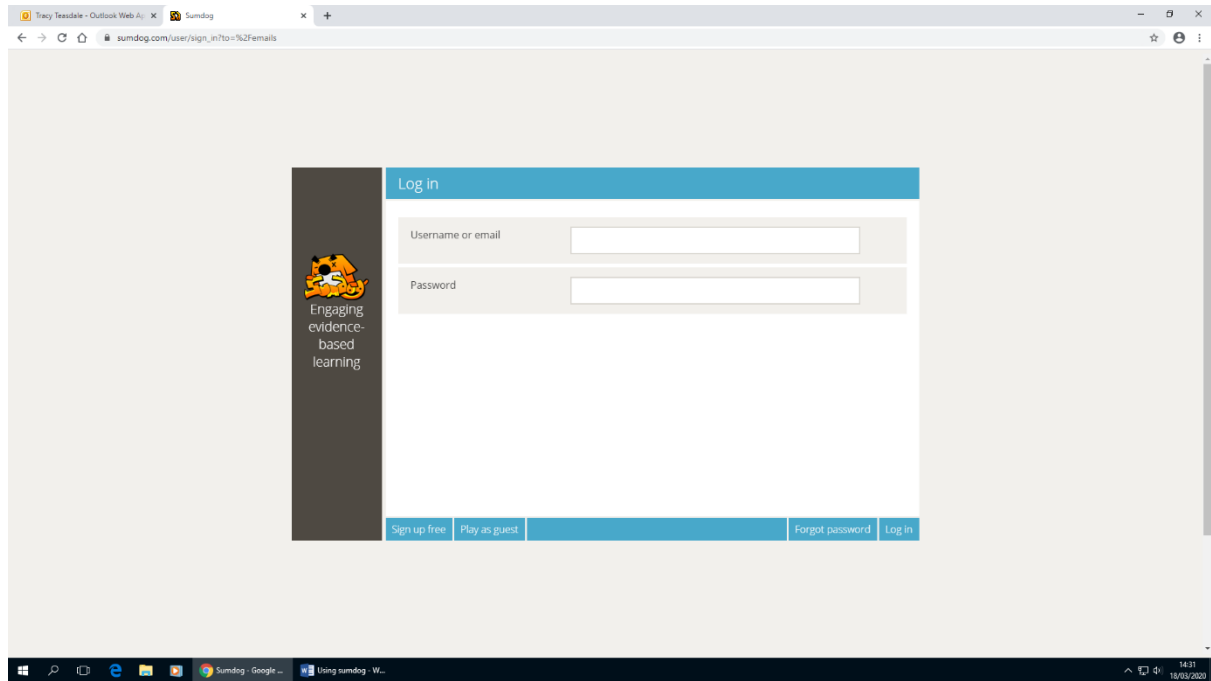

Using Sumdog

This document will show you how to sign on and a few pointers to get you started.

How to sign on

1. On a web browser search for **glow rm unify** and the following page should appear

2. All children should have been given a copy of their username and should know their password.
3. Password – this is known to the student