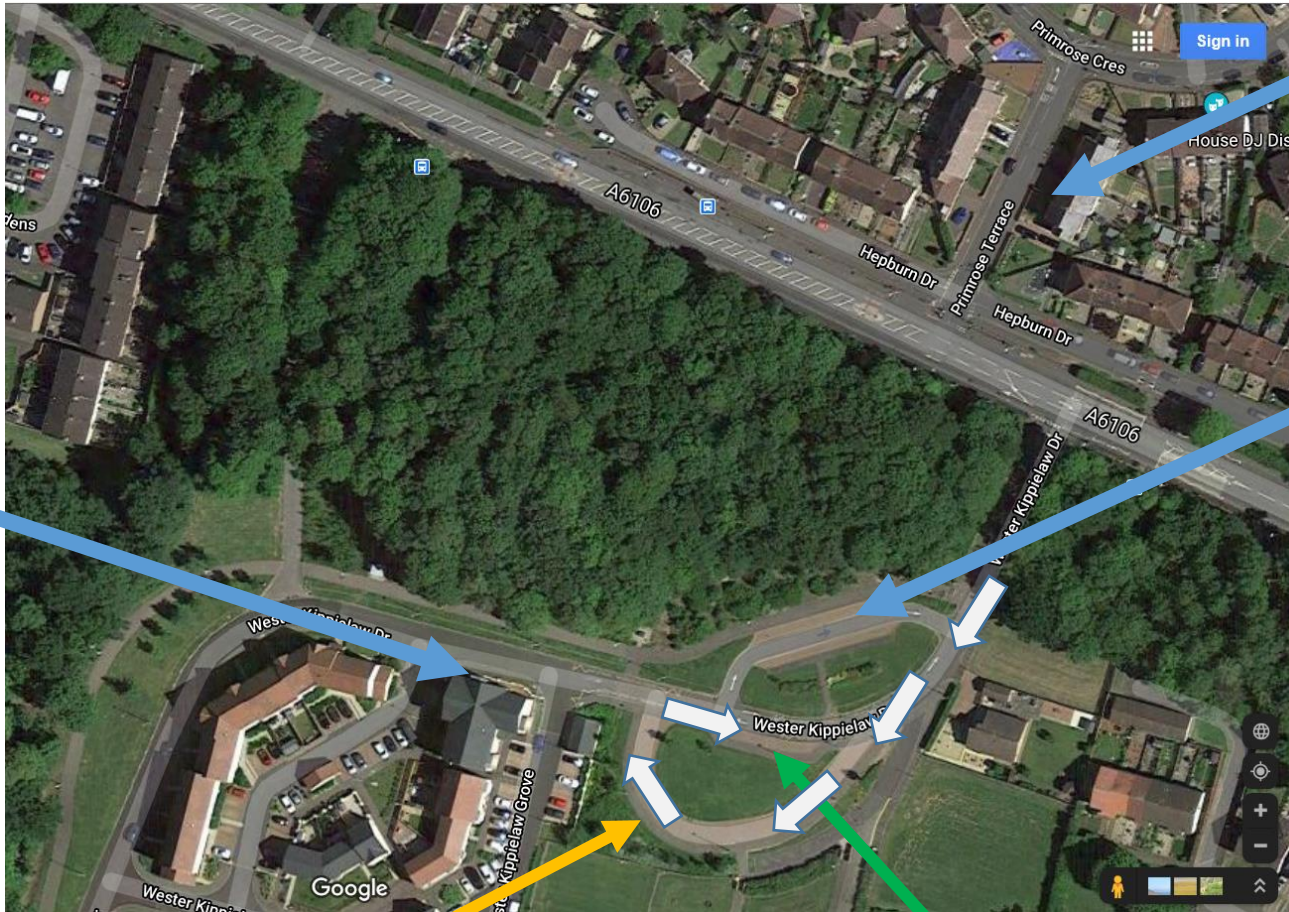

We continue to ask families to walk, cycle, scoot or use alternative methods to get to school where possible. Please remember that the back gate into the Kippielaw estate remains open and accessible at this time (note this gate may close in due course if it becomes slippery underfoot).

Strictly no parking in Resident Bays

Alternative parking area – walk and stride with Crossing Patrol

Small parking area

All pupil drop offs here
NOTE: Cars cannot park or stop here.

Mini bus/ taxi parking only